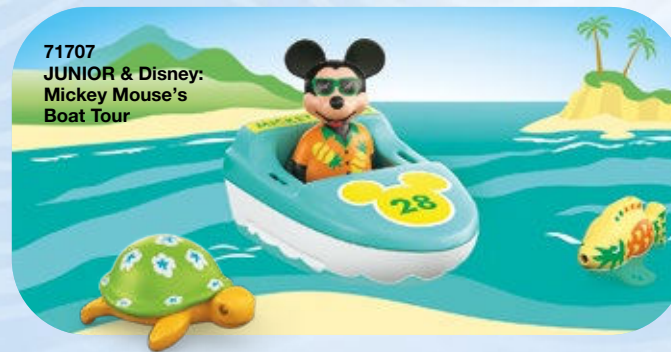

71457
JUNIOR & Disney:
Cinderella's Castle

71458
JUNIOR & Disney:
Belle's Play Tower
with Sound

71696
JUNIOR & Disney:
Mickey Mouse's &
Minnie Mouse's
Cloud Home

71697
JUNIOR & Disney:
Mickey Mouse's &
Minnie Mouse's
Cloud Ride

71698
JUNIOR & Disney:
Mickey Mouse's
Spinning Sun
with Rattle
Feature

71693
JUNIOR & Disney:
Winnie the Pooh's &
Piglet's Tree House

71694
JUNIOR & Disney:
Winnie the Pooh's &
Tigger's Bee Garden

71695
JUNIOR & Disney:
Winnie the Pooh's
Counter Balance
Honey Pot

71459
JUNIOR & Disney:
Moana's Sail Boat

71460
JUNIOR & Disney:
Ariel's Shell Shower

71707
JUNIOR & Disney:
Mickey Mouse's
Boat Tour

71706
JUNIOR & Disney:
Minnie Mouse's Beach Trip

71705
JUNIOR & Disney:
Winnie the Pooh's &
Piglet's Water Adventure

71704
JUNIOR & Disney:
Tigger's Rubber Boat Ride

71769
JUNIOR & Disney:
Peter Pan's Splashing
Pirate Ship

71772
JUNIOR & Disney:
Tinker Bell's Floating
Fairy Flower

Disney
Peter Pan

1-4 JAHRE
YEARS
ANS

71687
JUNIOR AQUA:
Water Seesaw with Boat