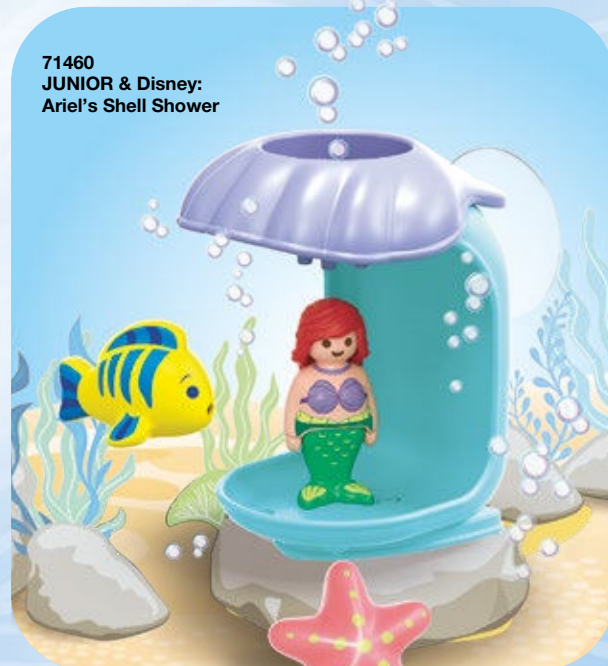

71457
JUNIOR & Disney:
Cinderella's Castle

71458
JUNIOR & Disney:
Belle's Play Tower
with Sound

71696
JUNIOR & Disney:
Mickey Mouse's &
Minnie Mouse's
Cloud Home

71697
JUNIOR & Disney:
Mickey Mouse's &
Minnie Mouse's
Cloud Ride

71698
JUNIOR & Disney:
Mickey Mouse's
Spinning Sun
with Rattle
Feature

71693
JUNIOR & Disney:
Winnie the Pooh's &
Piglet's Tree House

71694
JUNIOR & Disney:
Winnie the Pooh's &
Tigger's Bee Garden

71695
JUNIOR & Disney:
Winnie the Pooh's
Counter Balance
Honey Pot

71459
JUNIOR & Disney:
Moana's Sail Boat

71460
JUNIOR & Disney:
Ariel's Shell Shower

71707
JUNIOR & Disney:
Mickey Mouse's
Boat Tour

71706
JUNIOR & Disney:
Minnie Mouse's Beach Trip

71705
JUNIOR & Disney:
Winnie the Pooh's &
Piglet's Water Adventure

71704
JUNIOR & Disney:
Tigger's Rubber Boat Ride

71769
JUNIOR & Disney:
Peter Pan's Splashing
Pirate Ship

71772
JUNIOR & Disney:
Tinker Bell's Floating
Fairy Flower

Disney
Peter Pan

1-4 JAHRE
YEARS
ANS

71687
JUNIOR AQUA:
Water Seesaw with Boat