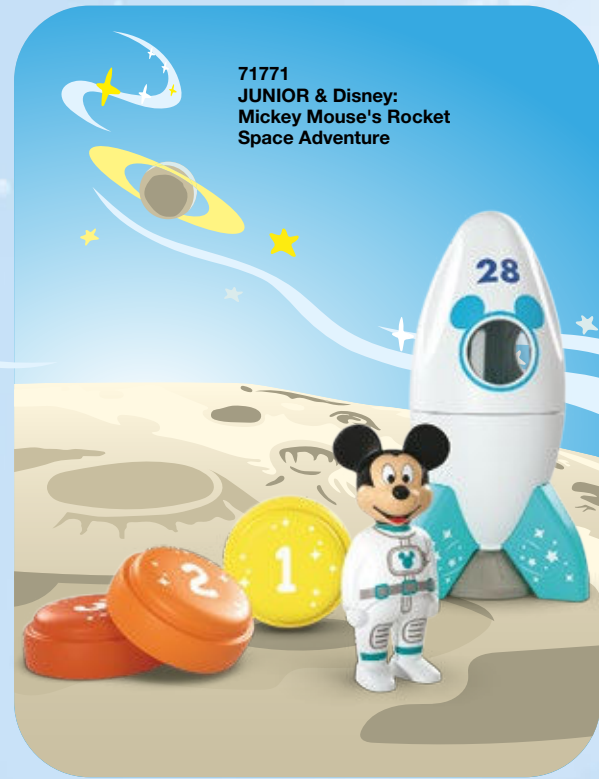

71459
JUNIOR & Disney:
Moana's Sail Boat

71460
JUNIOR & Disney:
Ariel's Shell Shower

71707
JUNIOR & Disney:
Mickey Mouse's
Boat Tour

71706
JUNIOR & Disney:
Minnie Mouse's Beach Trip

71705
JUNIOR & Disney:
Winnie the Pooh's &
Piglet's Water Adventure

71704
JUNIOR & Disney:
Tigger's Rubber Boat Ride

71769
JUNIOR & Disney:
Peter Pan's Splashing
Pirate Ship

71772
JUNIOR & Disney:
Tinker Bell's Floating
Fairy Flower

Disney
Peter Pan

1-4 JAHRE
YEARS
ANS

71687
JUNIOR AQUA:
Water Seesaw with Boat

71771
JUNIOR & Disney:
Mickey Mouse's Rocket
Space Adventure

71770
JUNIOR & Disney:
Minnie Mouse's Colour
Sorting Fruit Truck

Disney
MINNIE
AND FRIENDS

71689
JUNIOR AQUA:
Water Slide with
Sea Animals

Wasserspielzeug
Water toy
Jeu d'eau