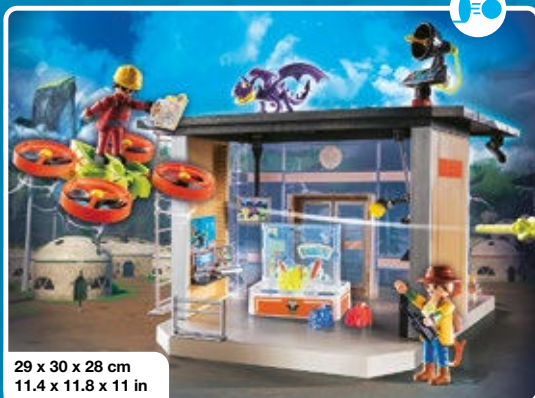

29 x 30 x 28 cm
11.4 x 11.8 x 11 in

71084 Dragons: The Nine Realms - Icaris Lab